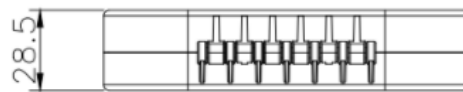

APPLICATIONS

FTTH access network / Telecommunication Networks / CATV Networks / Data communications Networks / Local Area Networks