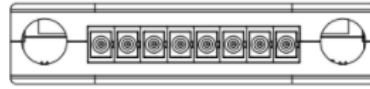

Not included Connectors

OTB-0608AIW

Fiber Optic Termination Box ABS Plastic for 08 Fibers (08 Adaptor Simplex) White – Indoor -Without Connectors

DESCRIPTION

OTB 0608AIW Fiber optic terminal box is available for the distribution and terminal connection of various kinds of optical fiber system, especially suitable for mini-network terminal distribution, in which the optical cables, patch cords or pigtails are connected.

CHARACTERISTICS

- Material: ABS plastic
- Adapter port: 8pcs SC simplex
- Max. capacity: 8 fibers
- 1x8 Integrated Splice Tray
- Max. capacity of splice tray: 8 fibers
- Color: white
- Application: indoor wall mounted,