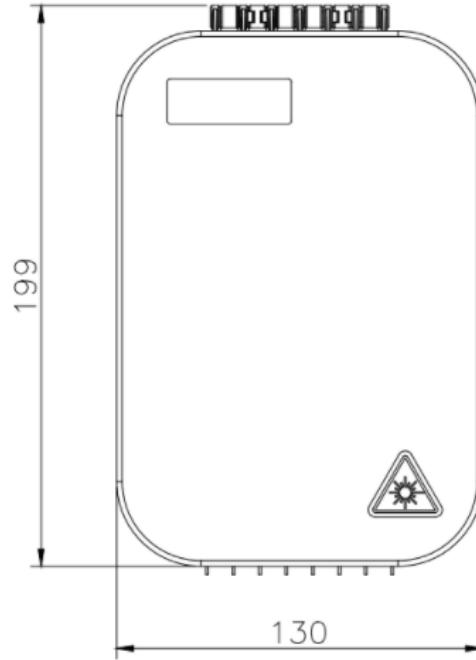

Not included Connectors

OTB-0608AIW

Fiber Optic Termination Box ABS Plastic for 08 Fibers (08 Adaptor Simplex) White – Indoor -Without Connectors

DESCRIPTION

OTB 0608AIW Fiber optic terminal box is available for the distribution and terminal connection of various kinds of optical fiber system, especially suitable for mini-network terminal distribution, in which the optical cables, patch cords or pigtails are connected.

CHARACTERISTICS

- Material: ABS plastic
- Adapter port: 8pcs SC simplex
- Max. capacity: 8 fibers
- 1x8 Integrated Splice Tray
- Max. capacity of splice tray: 8 fibers
- Color: white
- Application: indoor wall mounted,