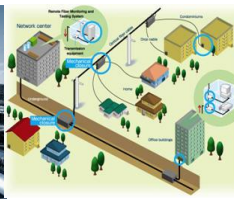

Not included Connectors

OTB-0608AIW

Fiber Optic Termination Box ABS Plastic for 08 Fibers (08 Adaptor Simplex) White – Indoor -Without Connectors

DESCRIPTION

OTB 0608AIW Fiber optic terminal box is available for the distribution and terminal connection of various kinds of optical fiber system, especially suitable for mini-network terminal distribution, in which the optical cables, patch cords or pigtails are connected.

APPLICATIONS

FTTH access network / Telecommunication Networks / CATV Networks / Data communications Networks / Local Area Networks

STREET

HOSPITAL

INDUSTRIES

FTTH

OTHERS