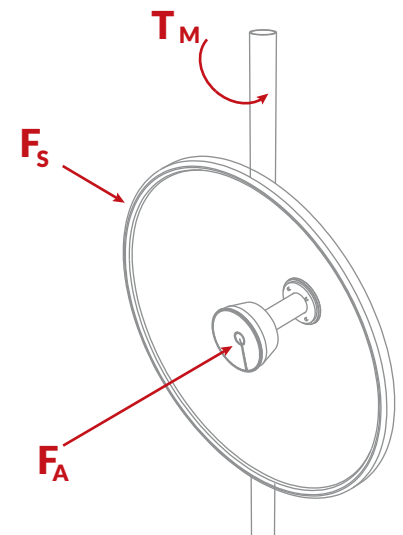

DISH ANTENNA

4,9 - 5,875 GHz

100% Aluminum Structure.

VSWR and isolation 100% verified. Technical report is included.

Projects are designed with computational tools that allows ALGcom to optimize the radiation efficiency and evaluate the mechanical structure.

All models approved by Anatel
3 years warranty

DISH ANTENNA

ELECTRICAL SPECIFICATIONS

	PA-5800-29-06-DP	PA-5800-32-09-DP	PA-5800-35-12-DP
Frequency range	4,9 to 5,875 GHz	4,9 to 5,875 GHz	4,9 to 5,875 GHz
Diameter	0,6 m	0,9 m	1,2 m
Gain High Band	30,1 dBi	33,5 dBi	35,8 dBi
Mid Band	29,4 dBi	32,9 dBi	35,2 dBi
Low Band	29 dBi	32,4 dBi	34,7 dBi
Beamwidth	6,2°	3,6°	3,1°
Front-to-back ratio	> 48 dB	> 54 dB	> 57 dB
Polarization	Double (V and H)	Double (V and H)	Double (V and H)
Isolation between ports	> 20 dB	> 20 dB	> 20 dB
VSWR	< 1,8:1	< 1,8:1	< 1,8:1
Antenna input	SMA Male Reverse	SMA Male Reverse	SMA Male Reverse

MECHANICAL SPECIFICATIONS

	0,6 m	0,9 m	1,2 m
Azimuth	Manual		
Elevation	+/- 7,5°		
Polarization Adjustment	+/- 5°		
Approximate weight	5,5 kg	8 kg	19,5 kg
Mounting pipe diameter	Ø1" to Ø2"		Ø2" to Ø4.1/2"
Operational windspeed	110 km/h		
Survival windspeed	200 km/h		

WIND FORCES AT WIND VELOCITY SURVIVAL RATE

	0,6 m	0,9 m	1,2 m
Torque maximum (T_M)	166,1 Nm	298 Nm	966 Nm
Axial force (F_A)	966 N	1448 N	2911 N
Side force (F_S)	280 N	492 N	1600 N

DIMENSION

	Diameter 0,6 m	Diameter 0,9 m	Diameter 1,2 m
a	245 mm	330 mm	562 mm
b	735 mm	995 mm	1280 mm
c	180 mm	180 mm	349 mm
Ø	1" to 2"	1" to 2"	2" to 4.1/2"