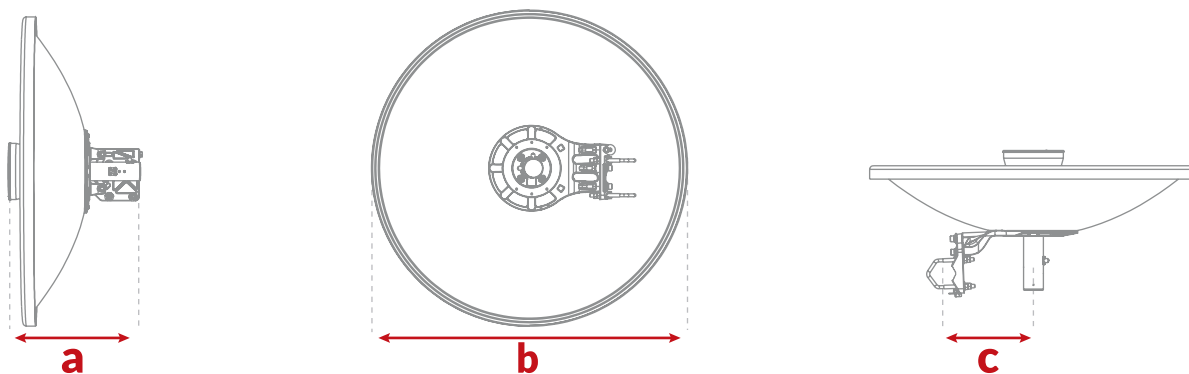

All models approved by Anatel
3 years warranty

DISH ANTENNA

ELECTRICAL SPECIFICATIONS

	PA-5800-29-06-DP	PA-5800-32-09-DP	PA-5800-35-12-DP
Frequency range	4,9 to 5,875 GHz	4,9 to 5,875 GHz	4,9 to 5,875 GHz
Diameter	0,6 m	0,9 m	1,2 m
Gain High Band	30,1 dBi	33,5 dBi	35,8 dBi
Mid Band	29,4 dBi	32,9 dBi	35,2 dBi
Low Band	29 dBi	32,4 dBi	34,7 dBi
Beamwidth	6,2°	3,6°	3,1°
Front-to-back ratio	> 48 dB	> 54 dB	> 57 dB
Polarization	Double (V and H)	Double (V and H)	Double (V and H)
Isolation between ports	> 20 dB	> 20 dB	> 20 dB
VSWR	< 1,8:1	< 1,8:1	< 1,8:1
Antenna input	SMA Male Reverse	SMA Male Reverse	SMA Male Reverse

MECHANICAL SPECIFICATIONS

	0,6 m	0,9 m	1,2 m
Azimuth	Manual		
Elevation	+/- 7,5°		
Polarization Adjustment	+/- 5°		
Approximate weight	5,5 kg	8 kg	19,5 kg
Mounting pipe diameter	Ø1" to Ø2"		Ø2" to Ø4.1/2"
Operational windspeed	110 km/h		
Survival windspeed	200 km/h		

WIND FORCES AT WIND VELOCITY SURVIVAL RATE

	0,6 m	0,9 m	1,2 m
Torque maximum (T_M)	166,1 Nm	298 Nm	966 Nm
Axial force (F_A)	966 N	1448 N	2911 N
Side force (F_S)	280 N	492 N	1600 N

DIMENSION

	Diameter 0,6 m	Diameter 0,9 m	Diameter 1,2 m
a	245 mm	330 mm	562 mm
b	735 mm	995 mm	1280 mm
c	180 mm	180 mm	349 mm
Ø	1" to 2"	1" to 2"	2" to 4.1/2"