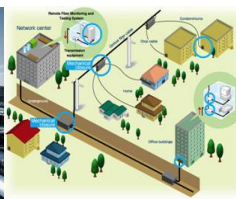

OTB-0608AOW

Fiber Optic Termination Box ABS Plastic for 08 Fibers (04 SC Duplex) White – Outdoor -Without Connectors

DESCRIPTION

OTB 0608AOW Fiber optic terminal box is available for the distribution and terminal connection of various kinds of optical fiber system, especially suitable for mini-network terminal distribution, in which the optical cables, patch cords or pigtails are connected.

APPLICATIONS

FTTH access network / Telecommunication Networks / CATV Networks / Data communications Networks / Local Area Networks

STREET

HOSPITAL

INDUSTRIES

FTTH

OTHERS