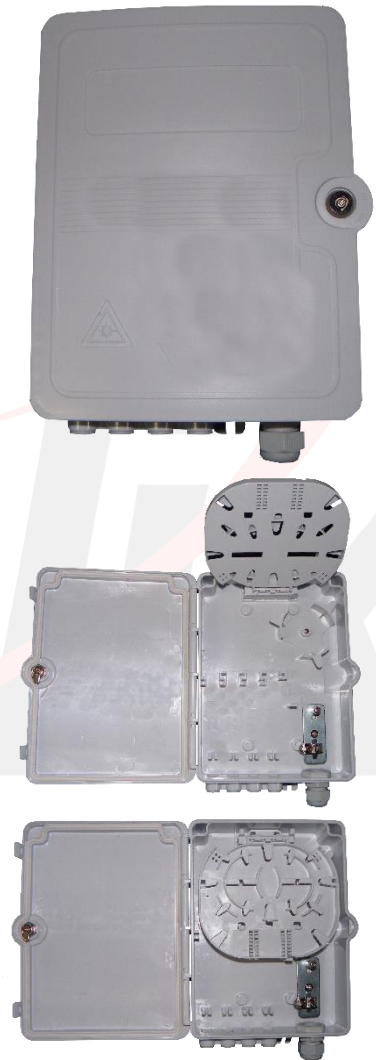

OTB-0608AOW

Fiber Optic Termination Box ABS Plastic for 08 Fibers (04 SC Duplex) White – Outdoor -Without Connectors

DESCRIPTION

OTB 0608AOW Fiber optic terminal box is available for the distribution and terminal connection of various kinds of optical fiber system, especially suitable for mini-network terminal distribution, in which the optical cables, patch cords or pigtails are connected.

SPECIFICATION:

- Dimension(mm): 171.4x234.5x47.4
- Material: ABS plastic
- Adapter port: 8pcs SC simplex
- Max. capacity: 8 fibers
- Max. qty of splice tray: 1pc
- Max. capacity of splice tray: 8 fibers
- Color: white
- Can load 1pc PLC 1:4 or 1:8 steel tube type splitter
- Application: outdoor wall mounted, pole mounted