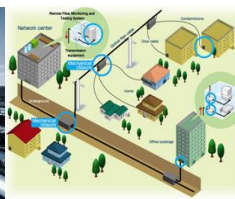

### DESCRIPTION

OTB 0604AOW Fiber optic terminal box is available for the distribution and terminal connection of various kinds of optical fiber system, especially suitable for mini-network terminal distribution, in which the optical cables, patch cords or pigtails are connected.

### APPLICATIONS

FTTH access network / Telecommunication Networks / CATV Networks / Data communications Networks / Local Area Networks

STREET

HOSPITAL

INDUSTRIES

FTTH

OTHERS