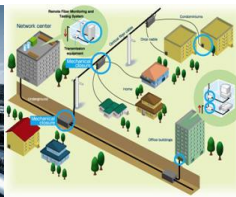

DESCRIPTION

OFF-7702AIW Fiber optic faceplate (Fiber optic wall socket) is used for end user indoor application. It's made of High quality ABS plastic. Max allow 2pcs SC Simplex adapters. 2 fibers splice.

SPECIFICATION:

- Radian appearance makes it slinky
- Suitable for various modules and multimedia interfaces
- Support 2pcs SM SC simplex fiber connection

MEASURE:

APPLICATIONS

FTTH access network / Telecommunication Networks / CATV Networks / Data communications Networks / Local Area Networks

FTTH