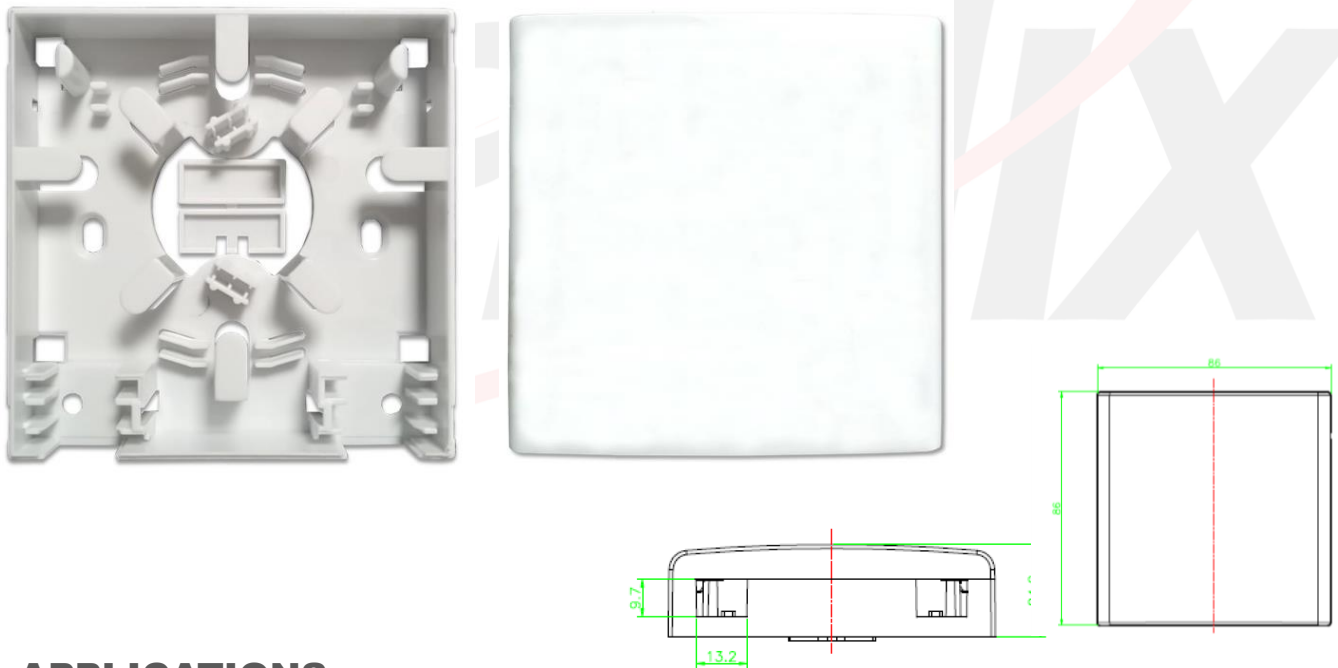

DESCRIPTION

OFF-7702AIW Fiber optic faceplate (Fiber optic wall socket) is used for end user indoor application. It's made of High quality ABS plastic. Max allow 2pcs SC Simplex adapters. 2 fibers splice.

SPECIFICATION:

- Radian appearance makes it slinky
- Suitable for various modules and multimedia interfaces
- Support 2pcs SM SC simplex fiber connection

MEASURE:

APPLICATIONS

FTTH access network / Telecommunication Networks / CATV Networks / Data communications Networks / Local Area Networks