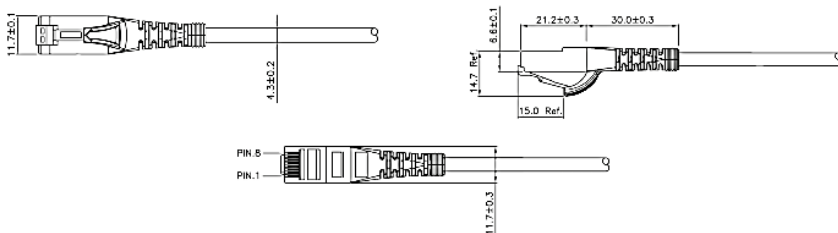

MCE-21FXX Y PATCH CORD CAT5

CAT5E - UNSHIELDED - LENGTH IN FEET

Technical information

- UL listed.
- Other colors and length under request

Where XX = Length

- XX = 01 - 01 feet
- XX = 02 - 02 feet
- XX = 03 - 03 feet
- XX = 05 - 05 feet
- XX = 07 - 07 feet
- XX = 10 - 10 feet
- XX = 16 - 16 feet
- XX = 25 - 25 feet

Y = Color

- Y = G - Green
- Y = W - White
- Y = K - Black
- Y = Y - Yellow
- Y = B - Blue
- Y = R - Red

Material

- RJ45 Plug
 - Housing: Polycarbonate, UL 94V-2, transparent color
 - Contact Material : Phosphor Bronze with 50-60 micro inch nickel plated.
- Molding : PVC
- Cable :
 - Jacket : PVC
 - Conductor : Stranded Copper.
 - Isolation : PE.
- Cable Structure: U/UTP, 4 twisted pair.