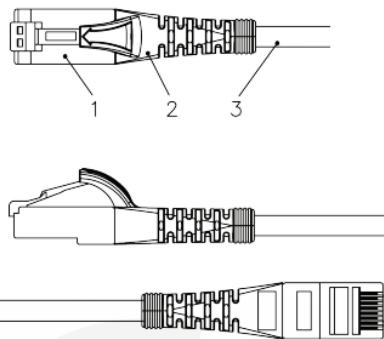

MCE-21FXX Y PATCH CORD CAT5

CAT5E - UNSHIELDED - LENGTH IN FEET

Technical information

- UL listed.
- Other colors and length under request

Where XX = Length

- XX = 01 - 01 feet
- XX = 02 - 02 feet
- XX = 03 - 03 feet
- XX = 05 - 05 feet
- XX = 07 - 07 feet
- XX = 10 - 10 feet
- XX = 16 - 16 feet
- XX = 25 - 25 feet

Y = Color

- Y = G - Green
- Y = W - White
- Y = K - Black
- Y = Y - Yellow
- Y = B - Blue
- Y = R - Red

Material

- RJ45 Plug
 - Housing: Polycarbonate, UL 94V-2, transparent color
 - Contact Material : Phosphor Bronze with 50-60 micro inch nickel plated.
- Molding : PVC
- Cable :
 - Jacket : PVC
 - Conductor : Stranded Copper.
 - Isolation : PE.
- Cable Structure: U/UTP, 4 twisted pair.